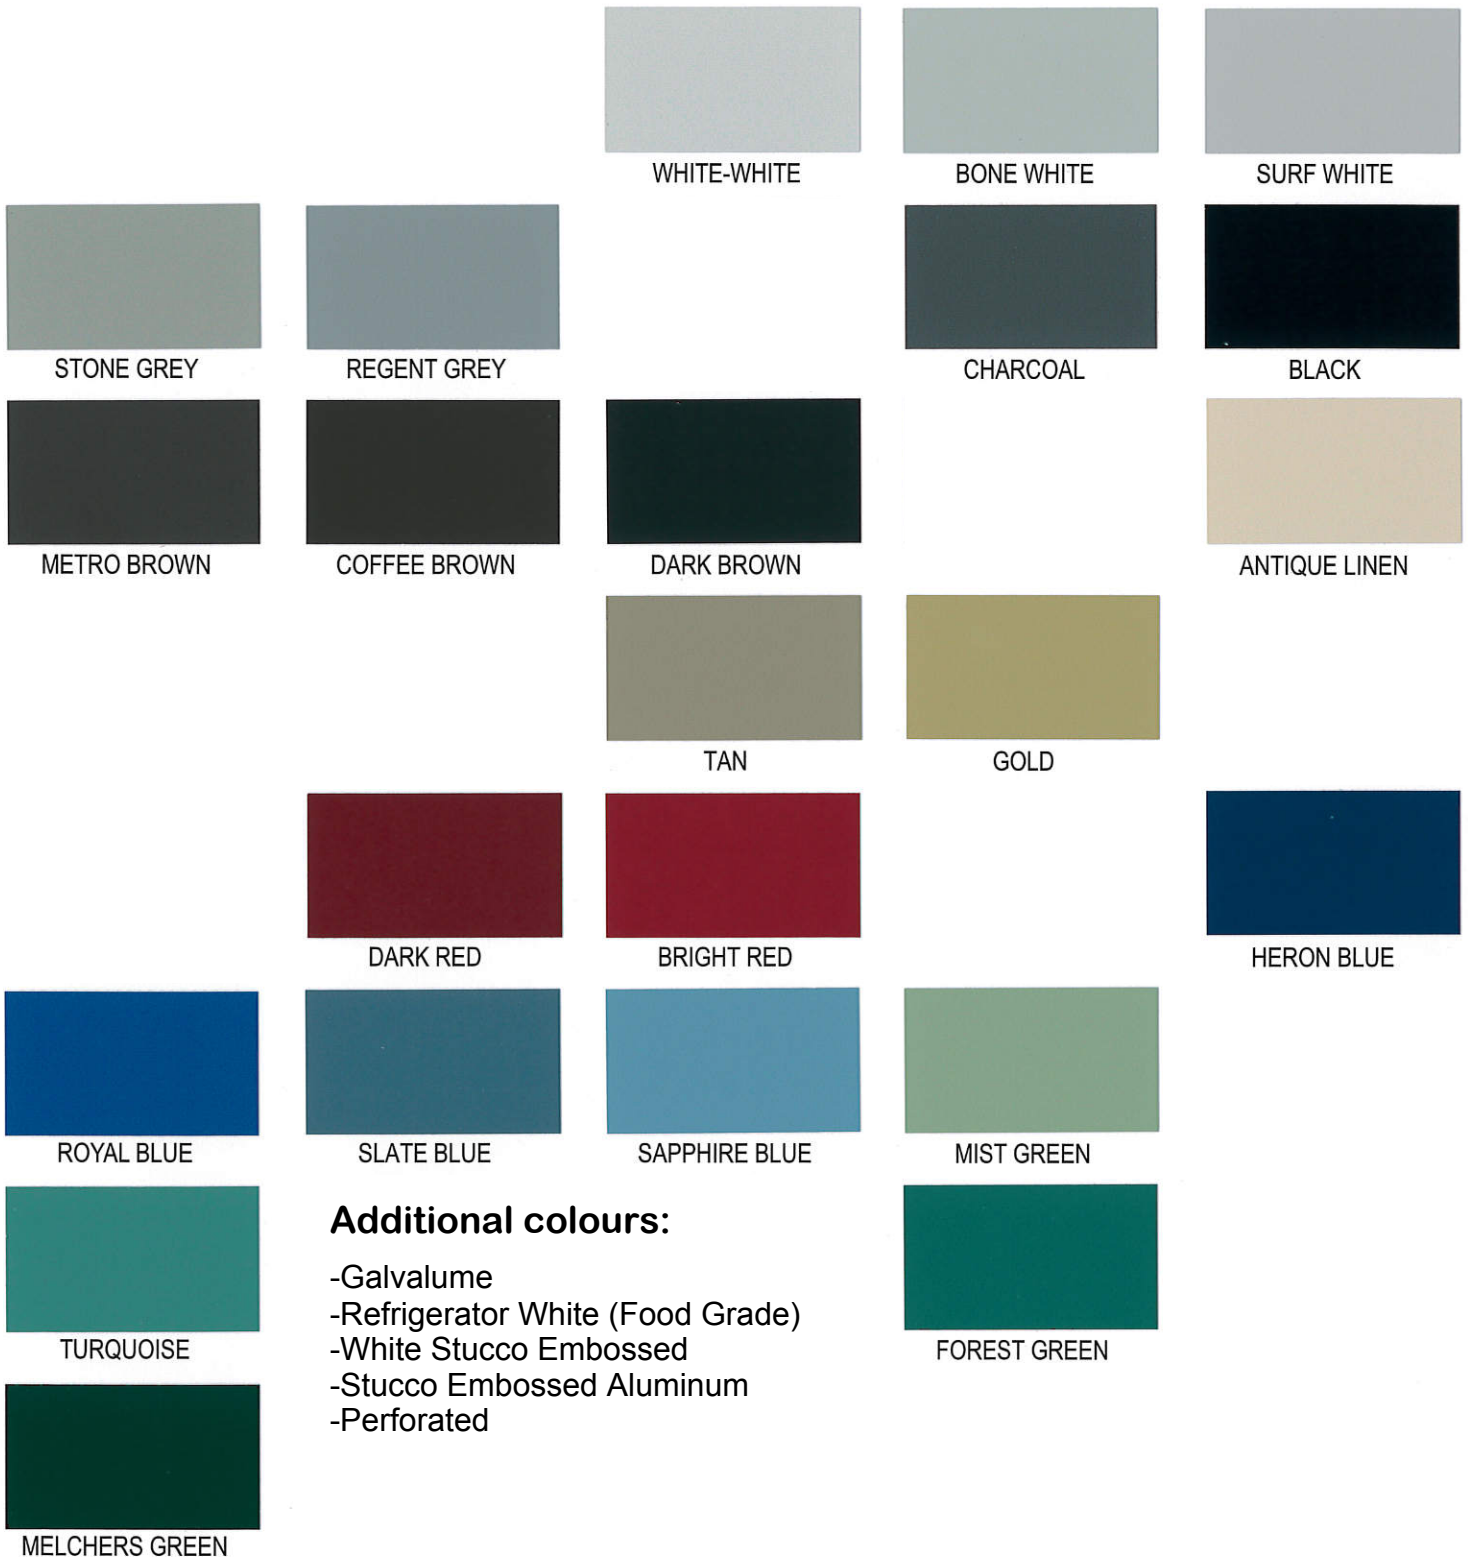

Actual Colour may vary - please check with a paint sample

Additional colours:

- Galvalume
- Refrigerator White (Food Grade)
- White Stucco Embossed
- Stucco Embossed Aluminum
- Perforated